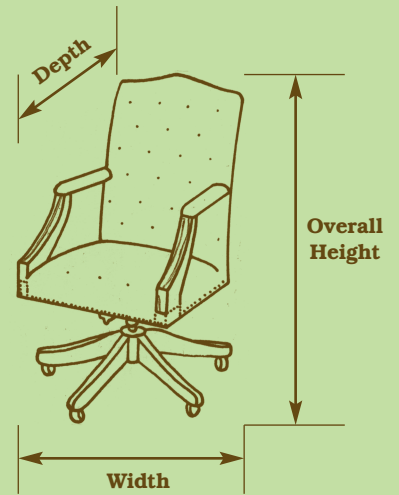

LEATHER STUDY/OFFICE CHAIRS

Our comprehensive range of Traditional Leather Chairs are hand upholstered here in the UK by our own upholsterers. (not imported)

The chairs frames are made from solid hardwood and then polished to the chosen wood shade.

The upholstery work is carried out using age old methods which take time and skill. A choice of sprung cushion seats and deep buttoning. The popular leather choice we use is the antique range, available in eight different colours. Other pastel leather colours are available on request.

Swivel chairs have a Gas height and tilt mechanism. The wooden five legged bases can be fitted with twin wheel brass hooded castors or wooden turned feet at no extra cost.

		Depth	Height	Width	Plain Seat Plain Back	Plain Seat Buttoned Back	Buttoned Seat Button Back
DC047	Regency Single Chair Polished Top Rail	49cm	84cm	51cm	£349	£349	£379
	Regency Carver Chair Polished Top Rail	49cm	84cm	51cm	£379	£379	£409
DC048	Regency Single Chair	49cm	84cm	51cm	£465	£465	£495
	Regency Carver Chair	49cm	84cm	51cm	£505	£505	£525
DC049	Belmont Swivel (small swivel)	47cm	89-95cm	55cm	£825	£845	£875
DC050	Regal Tub Chair (plain upholstery)	57cm	76cm	60cm	£725	-	-
DC051	Typist Single Swivel	56cm	86-93cm	51cm	£795	£809	£839
	Typist Carver Swivel	56cm	86-93cm	51cm	£839	£855	£885
DC053	Court Swivel	66cm	80-87cm	61cm	£795	£809	£839
	Court Chair	66cm	83cm	61cm	£709	£729	£769
DC054	Captain's Swivel	68cm	85-92cm	65cm	£809	£829	£869
DC055	Viscount Single Swivel	64cm	88-95cm	53cm	£895	£909	£949
	Viscount Carver Swivel	64cm	88-95cm	58cm	£905	£935	£975
	To upholster the wooden arms with leather pads add £65						
DC056	Gainsborough Chair	65cm	101cm	61cm	£845	£865	£895
DC057	Gainsborough Swivel	65cm	101-108cm	61cm	£845	£865	£895
DC058	Richmond Swivel	69cm	89-96cm	56cm	£905	£925	£965
DC059	Ascot Swivel	70cm	112-117cm	62cm	£1025	£1055	£1095
NEW	Williams Swivel	65cm	105cm	65cm	£1055	£1085	£1129
DC061	Directors Swivel	78cm	112-117cm	83cm	£1355	£1385	£1425
NEW	Admirals Swivel	64cm	82-89cm	61cm	£1015	£1045	£1085