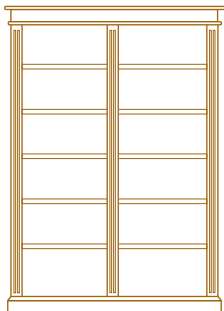

Model	Option	Width	Depth	Height	Mahogany	Walnut Yewwood Oak / Cherry	Burr Walnut Burr Elm Burr Oak
DC084 (Open)	a	48" (122)	13" (33)	60" (152)	£1255	£1465	£1649
	b	60" (152)	13" (33)	60" (152)	£1365	£1569	£1795
	c	72" (183)	13" (33)	60" (152)	£1485	£1649	£1899
Note: 60" Tall bookcases have a polished top surface							
DC085 (Open)	a	48" (122)	13" (33)	72" (183)	£1255	£1465	£1649
	b	60" (152)	13" (33)	72" (183)	£1365	£1569	£1825
	c	72" (183)	13" (33)	72" (183)	£1485	£1649	£1899
DC086 (Open)	a	48" (122)	13" (33)	78" (198)	£1399	£1625	£1845
	b	60" (152)	13" (33)	78" (198)	£1519	£1695	£1989
	c	72" (183)	13" (33)	78" (198)	£1775	£1795	£2059
DC087 (Open)	a	48" (122)	13" (33)	84" (213)	£1525	£1775	£1995
	b	60" (152)	13" (33)	84" (213)	£1649	£1885	£2159
	c	72" (183)	13" (33)	84" (213)	£1889	£1959	£2275
	d	48" (122)	13" (33)	96" (244)	£1649	£1925	£2165
	e	60" (152)	13" (33)	96" (244)	£1779	£2055	£2339
	f	72" (183)	13" (33)	96" (244)	£2035	£2135	£2465