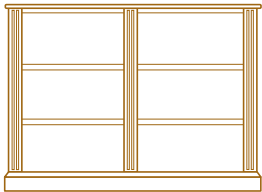

DC078

DC079

Wider low bookcases require a central column divide to stop the shelves bowing. Two adjustable shelves per section.

a	48" (122)	13" (33)	36" (91)	£819	£919	£1076
b	60" (158)	13" (33)	36" (91)	£925	£1055	£1193
c	72" (183)	13" (33)	36" (91)	£1019	£1179	£1315

To increase the overall depth to 15" (38cm) giving a shelf depth of 12½" (32cm) (ideal for box files and larger books), please add 5% to the prices quoted.

LOW CUPBOARD BOOKCASES

These useful Low Cupboards are available in two different heights and a variety of widths. The taller cupboards (36" - 91cm) will take two rows of box or lever arch files. The lower Cupboards (31" - 79cm) are the same height as a Desk top and make for a useful extra surface for a printer etc. Please specify height required when ordering. All cupboards are fitted with locking doors and adjustable shelves inside. Note: Doors can be made with or without the dummy top drawer design, Shaker style or flat with raised moulding.