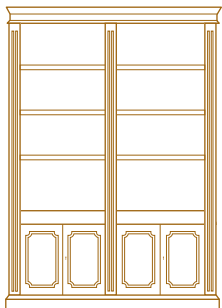

Model	Option	Width	Depth	Height	Mahogany	Walnut Yewood Oak / Cherry	Burr Walnut Elm Burr Oak
DC084 (Flush Cupboard)	a	48" (122)	13" (33)	60" (152)	£1689	£1979	£2275
	b	60" (152)	13" (33)	60" (152)	£1865	£2125	£2495
	c	72" (183)	13" (33)	60" (152)	£1989	£2199	£2599
Note: 60" Tall bookcases have a polished top surface							
DC085 (Flush Cupboard)	a	48" (122)	13" (33)	72" (183)	£1695	£1979	£2275
	b	60" (152)	13" (33)	72" (183)	£1865	£2129	£2489
	c	72" (183)	13" (33)	72" (183)	£1995	£2199	£2599
DC086 (Flush Cupboard)	a	48" (122)	13" (33)	78" (198)	£1845	£2275	£2619
	b	60" (152)	13" (33)	78" (198)	£2109	£2445	£2829
	c	72" (183)	13" (33)	78" (198)	£2275	£2375	£2799
DC087 (Flush Cupboard)	a	48" (122)	13" (33)	84" (213)	£1935	£2275	£2619
	b	60" (152)	13" (33)	84" (213)	£2109	£2445	£2829
	c	72" (183)	13" (33)	84" (213)	£2389	£2575	£2975
	d	48" (122)	13" (33)	96" (244)	£2225	£2619	£2995
	e	60" (152)	13" (33)	96" (244)	£2375	£2795	£3195
	f	72" (183)	13" (33)	96" (244)	£2619	£2939	£3295

All of the above bookcases can also be fitted with top doors. See *Optional Top Door* section.