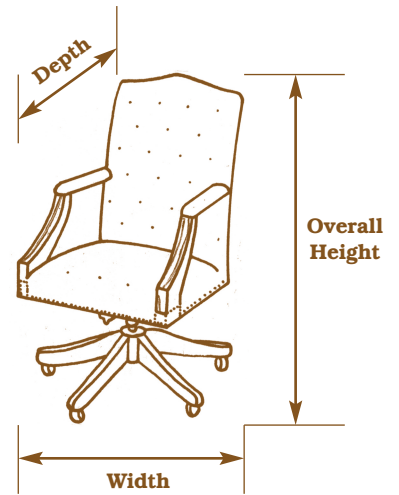

LEATHER STUDY/OFFICE CHAIRS

Our comprehensive range of Traditional Leather Chairs are hand upholstered here in the UK by our own upholsterers. (not imported)

The chairs frames are made from solid hardwood and then polished to the chosen wood shade.

The upholstery work is carried out using age old methods which take time and skill. A choice of sprung cushion seats and deep buttoning. The popular leather choice we use is the antique range, available in eight different colours. Other pastel leather colours are available on request.

Swivel chairs have a Gas height and tilt mechanism. The wooden five legged bases can be fitted with twin wheel brass hooded castors or wooden turned feet at no extra cost.

		Depth	Height	Width	Plain Upholstery or Button Back Plain Seat	Button Back Button Seat
DC047	Regency Single Chair Polished Top Rail	49cm	84cm	51cm	£309	£329
	Regency Carver Chair Polished Top Rail	49cm	84cm	51cm	£339	£359
DC048	Regency Single Chair	49cm	84cm	51cm	£419	£435
	Regency Carver Chair	49cm	84cm	51cm	£449	£485
DC049	Belmont Swivel (small swivel)	47cm	89-95cm	55cm	£749	£775
DC050	Regal Tub Chair (plain upholstery)	57cm	76cm	60cm	£675	-
DC051	Typist Single Swivel	56cm	86-93cm	51cm	£695	£725
	Typist Carver Swivel	56cm	86-93cm	51cm	£725	£755
DC053	Court Swivel	66cm	80-87cm	61cm	£769	£795
	Court Chair	66cm	83cm	61cm	£695	£725
DC054	Captain's Swivel	68cm	85-92cm	65cm	£769	£795
DC055	Viscount Single Swivel	64cm	88-95cm	53cm	£795	£825
	Viscount Carver Swivel	64cm	88-95cm	58cm	£849	£875
DC056	Gainsborough Chair	65cm	101cm	61cm	£795	£825
DC057	Gainsborough Swivel	65cm	101-108cm	61cm	£815	£845
DC058	Richmond Swivel	69cm	89-96cm	56cm	£849	£879
DC059	Ascot Swivel	70cm	112-117cm	62cm	£995	£1025
NEW	Williams Swivel	65cm	105cm	65cm	£1049	£1079
DC061	Directors Swivel	78cm	112-117cm	83cm	£1249	£1295
NEW	Admirals Swivel	64cm	82-89cm	61cm	£995	£1025