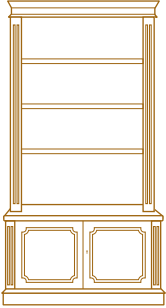

TALL DEEP BASE CUPBOARD OPEN BOOKCASES

These tall bookcases are made with a deep base cupboard, which provides for greater storage. The top open section is the standard 13" (33cm) depth, while the base unit is 16" (41cm) deep. The height of the base from the floor is 31" (79cm). This can be manufactured lower or higher if required. Base doors are fitted as standard and can be Shaker style, or flat with raised moulding. Please add 5% to the prices quoted to manufacture the top or base section deeper.

Note: All 42" wide bookcases have extra strong 25mm thick shelves.

Model	Option	Width	Depth	Height	Mahogany	Walnut	Burr Walnut
						Yewwood	Burr Elm
DC080 (Deep Cupboard)	a	30" (76)	13" (33) 16" (41)	60" (152)	£1025	£1195	£1385
	b	36" (91)	13" (33) 16" (41)	60" (152)	£1165	£1285	£1515
	c	42" (107)	13" (33) 16" (41)	60" (152)	£1315	£1425	£1695
Note: 60" Tall bookcases have a polished top surface							
DC081 (Deep Cupboard)	a	30" (76)	13" (33) 16" (41)	72" (183)	£1129	£1255	£1495
	b	36" (91)	13" (33) 16" (41)	72" (183)	£1239	£1359	£1595
	c	42" (107)	13" (33) 16" (41)	72" (183)	£1359	£1489	£1749
DC082 (Deep Cupboard)	a	30" (76)	13" (33) 16" (41)	78" (198)	£1185	£1355	£1569
	b	36" (91)	13" (33) 16" (41)	78" (198)	£1325	£1460	£1695
	c	42" (107)	13" (33) 16" (41)	78" (198)	£1429	£1569	£1825
DC083 (Deep Cupboard)	a	30" (76)	13" (33) 16" (41)	84" (213)	£1249	£1429	£1669
	b	36" (91)	13" (33) 16" (41)	84" (213)	£1359	£1555	£1779
	c	42" (107)	13" (33) 16" (41)	84" (213)	£1519	£1669	£1925
	d	30" (76)	13" (33) 16" (41)	96" (244)	£1425	£1625	£1875
	e	36" (91)	13" (33) 16" (41)	96" (244)	£1525	£1749	£1975
	f	42" (107)	13" (33) 16" (41)	96" (244)	£1669	£1869	£2089

Wider bookcases require a central column divide to stop the shelves from bowing. The very wide 5' & 6' bookcases will need to be made in two vertical halves to get them into the building. These then butt and screw together.