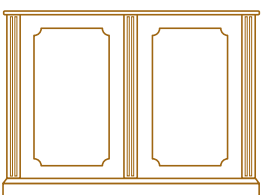

DC079

DC079	a	48" (122)	15" (38)	31" (79)	£1165	£1295	£1559
	b	60" (158)	15" (38)	31" (79)	£1295	£1475	£1695
	c	72" (183)	15" (38)	31" (79)	£1395	£1579	£1819

DC078	a	24" (61)	15" (38)	36" (91)	£795	£855	£1035
	b	30" (76)	15" (38)	36" (91)	£845	£935	£1079
	c	36" (91)	15" (38)	36" (91)	£895	£1025	£1279
	d	42" (107)	15" (38)	36" (91)	£977	£1075	£1279

DC079	a	48" (122)	15" (38)	36" (91)	£1229	£1359	£1645
	b	60" (158)	15" (38)	36" (91)	£1359	£1549	£1789
	c	72" (183)	15" (38)	36" (91)	£1469	£1669	£1895